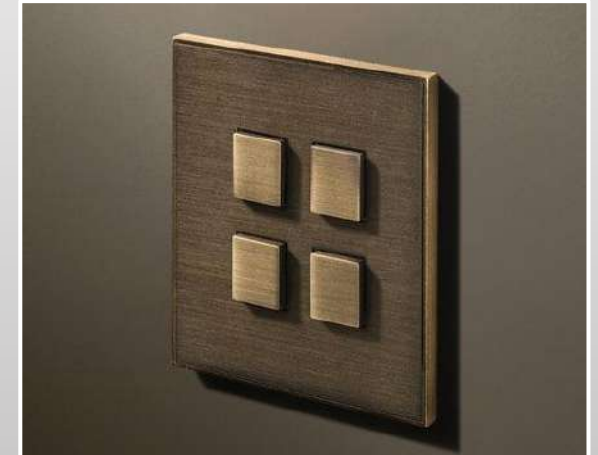

## Switch

Rib switch for Lithoss  
(Colour Option:  
Black, White)

Touch Design Electric Switch

Illume Light switch for Lithoss

Yanko Design Traditional Korean Switch

Lithoss Touch switch

Lithoss Touch switch

Yanko Design Piano Switch  
(Colour Option: Ebony, Ivory)

Lithoss Touch Switch (Colour Option:  
Matt Black, Textured Black, Bronze  
Antique, Stainless Steel, Brushed Brass,  
Nickel, Chrome, Copper, Tin)