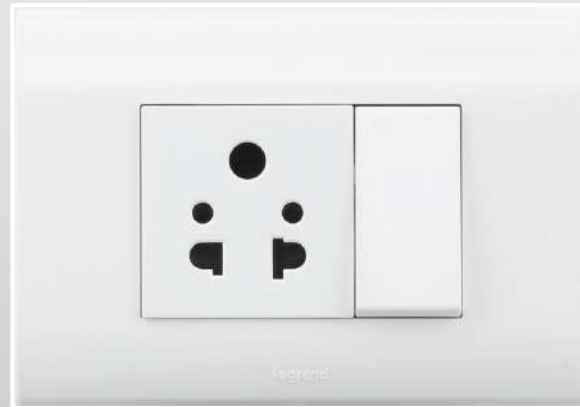

Living Now Touch Switch

Living Now Touch Switch

Living Now Voice Control Switch

Living Now Full Touch Floating Frame Switch

# Sockets

Myrius Multistandard Socket

Arteor - TV Sockets- TV Single Co-Axial Socket 1 Module 22.5 X 45 Mm(Magnesium)

Arteor - Double USB Sockets - 5 V - 1500 MA(White)

Arteor - Double Socket 4 Modules 90 X 45 Mm(Magnesium)

Myrius Power Strip - 6 A (2 Nos.) + 16 A Socket (1 No.) + 16 A Switch With Indicator (1 No.)

Myrius 6 A 5 Pin Universal Socket

Adorne 15A One-Gang Pop-Out Outlet

Legrand pop up box