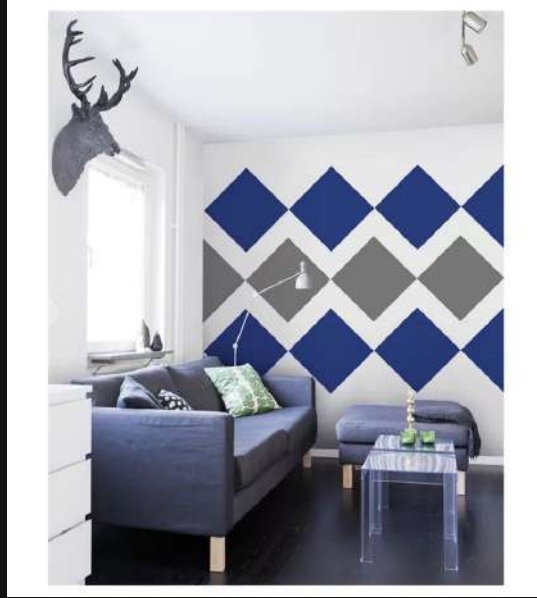

POOJA ROOM DOOR – (ARTFUL)

POOJA ROOM DOOR – (MODEST)

2021/6

POOJA ROOM DOOR – (ORNATE)

**PAINT PATTERN , TEXTURE
PAINT EXTERIOR, POLISH
FINISH**

PAINT PATTERN – (ARTFUL)

PAINT PATTERN – (MODEST)

PAINT PATTERN – (ORNATE)